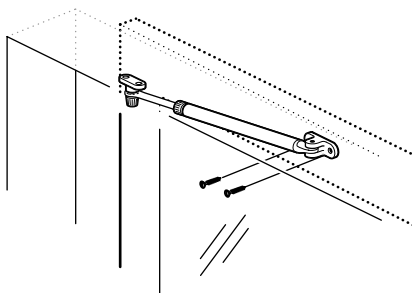

Outward opening